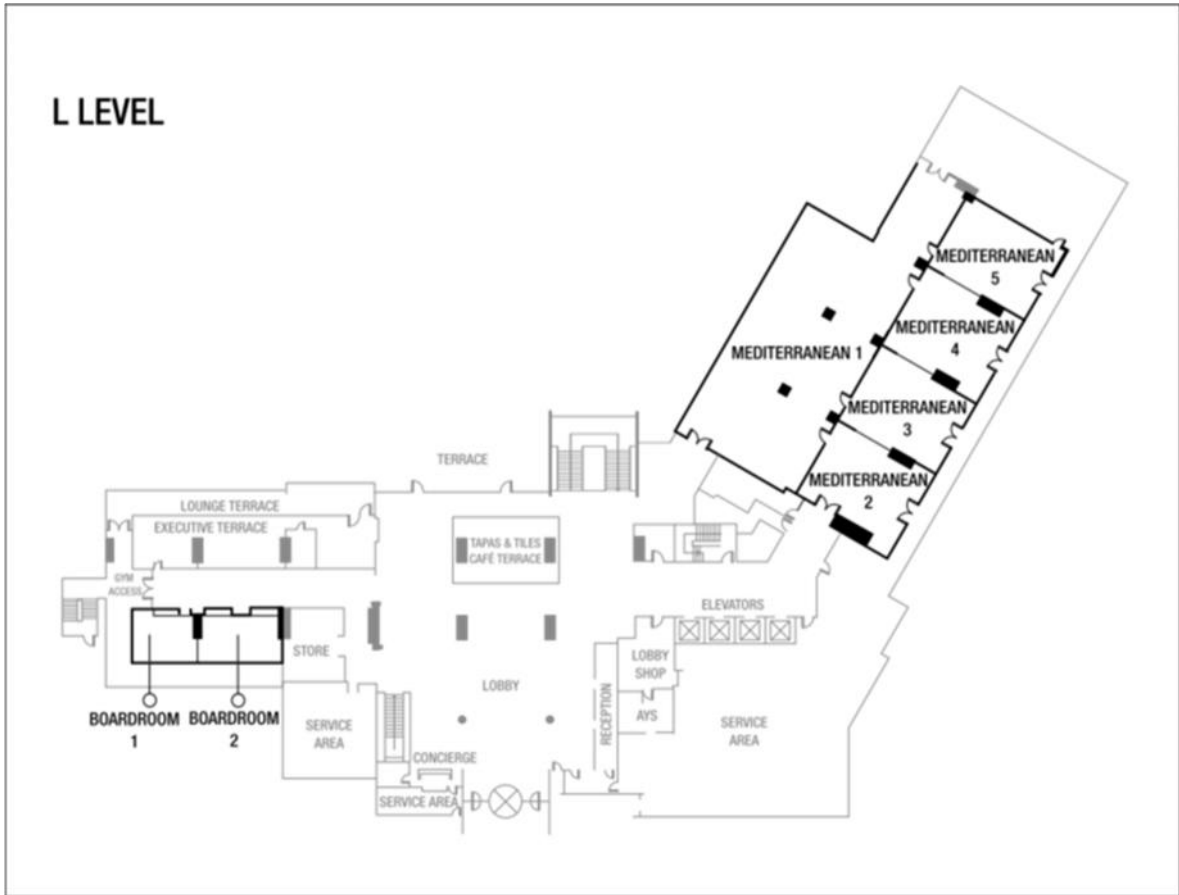

Lisbon Marriott Hotel

Meeting Rooms Floor Plan

G2 LEVEL