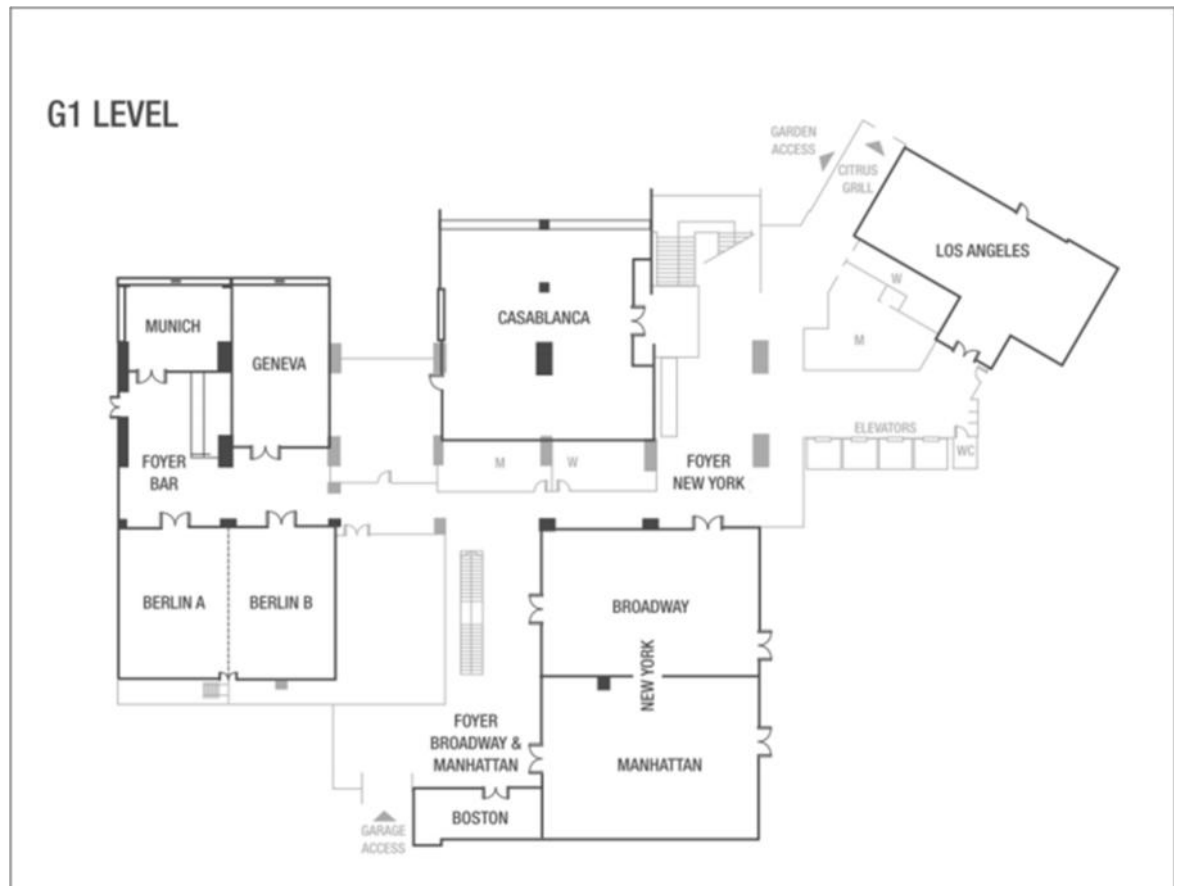

Lisbon Marriott Hotel

Meeting Rooms Floor Plan

G2 LEVEL